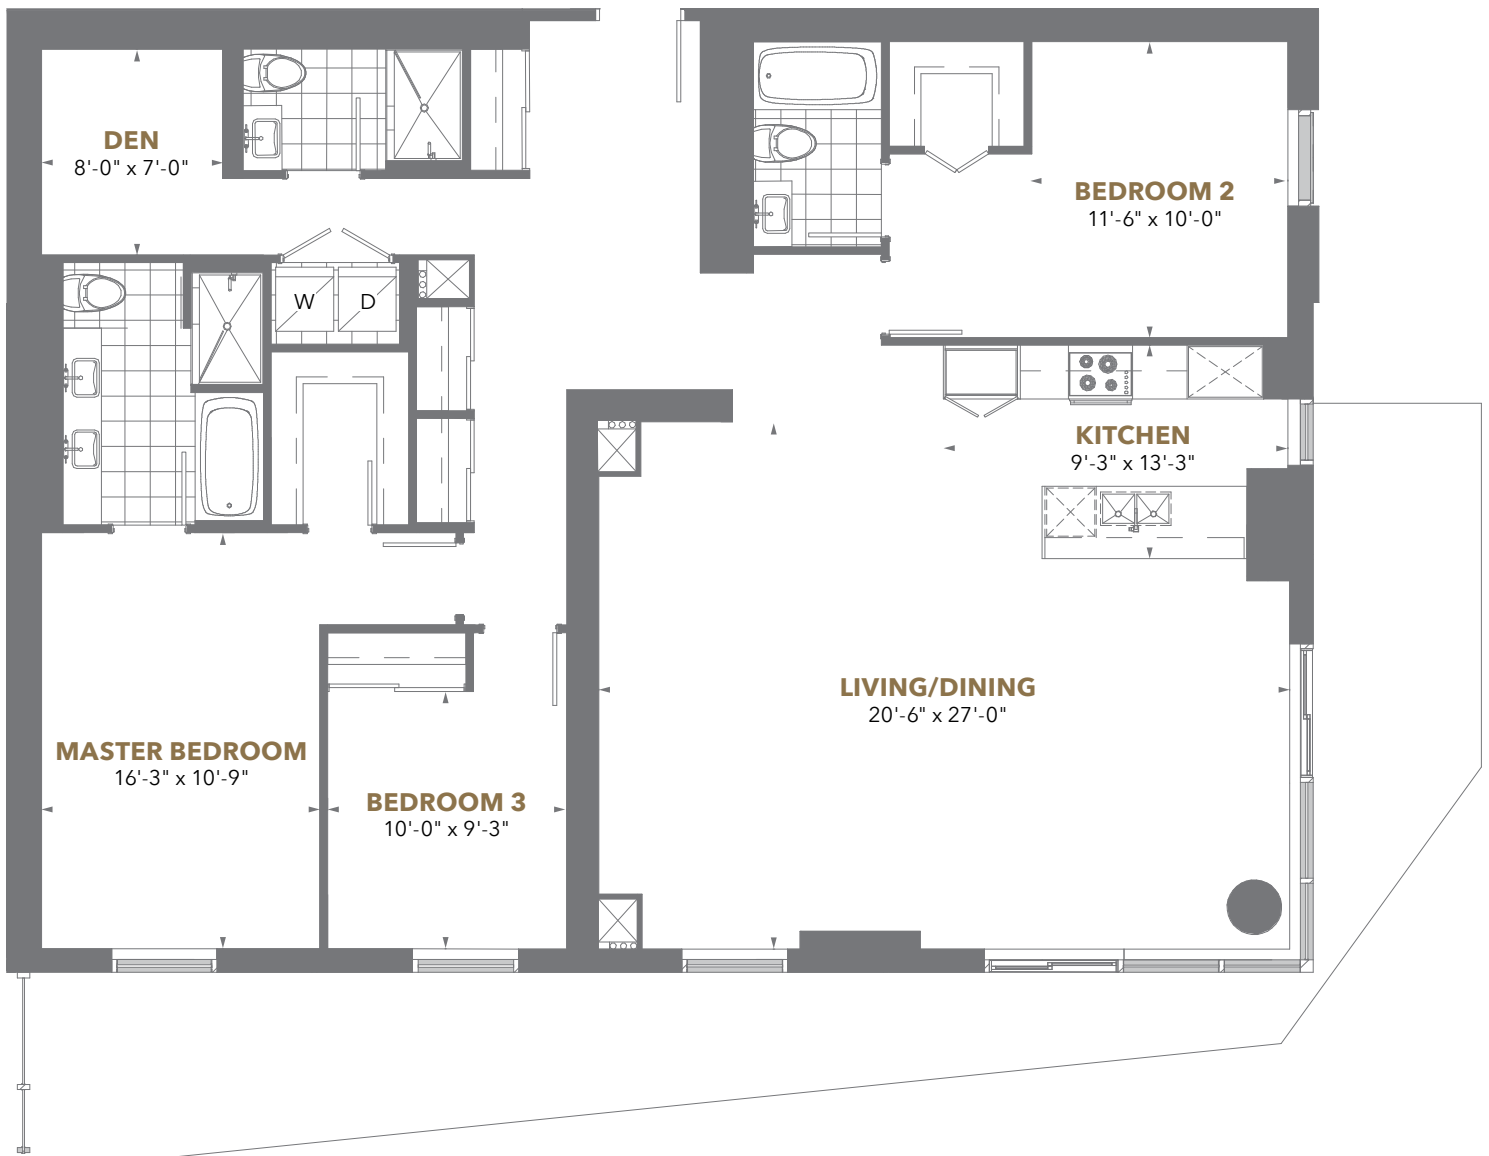


THE
PRESTIGE

PINNACLE ONE YONGE

PINNACLE
ONE YONGE

THE PRESTIGE

PINNACLE ONE YONGE

PALATIAL COLLECTION

RESIDENCE 01

3 Bedroom + Den

Suite Area: 1,873 sq. ft.
Balcony Area: 380 - 470 sq. ft.

Floors 38 to 54

Floors 55 to 64

THE PRESTIGE

PINNACLE ONE YONGE

PALATIAL COLLECTION

RESIDENCE 02

3 Bedroom + Den

Suite Area: 1,694 sq. ft.
Balcony Area: 529 - 550 sq. ft.

Floors 38 to 54

Floors 55 to 64