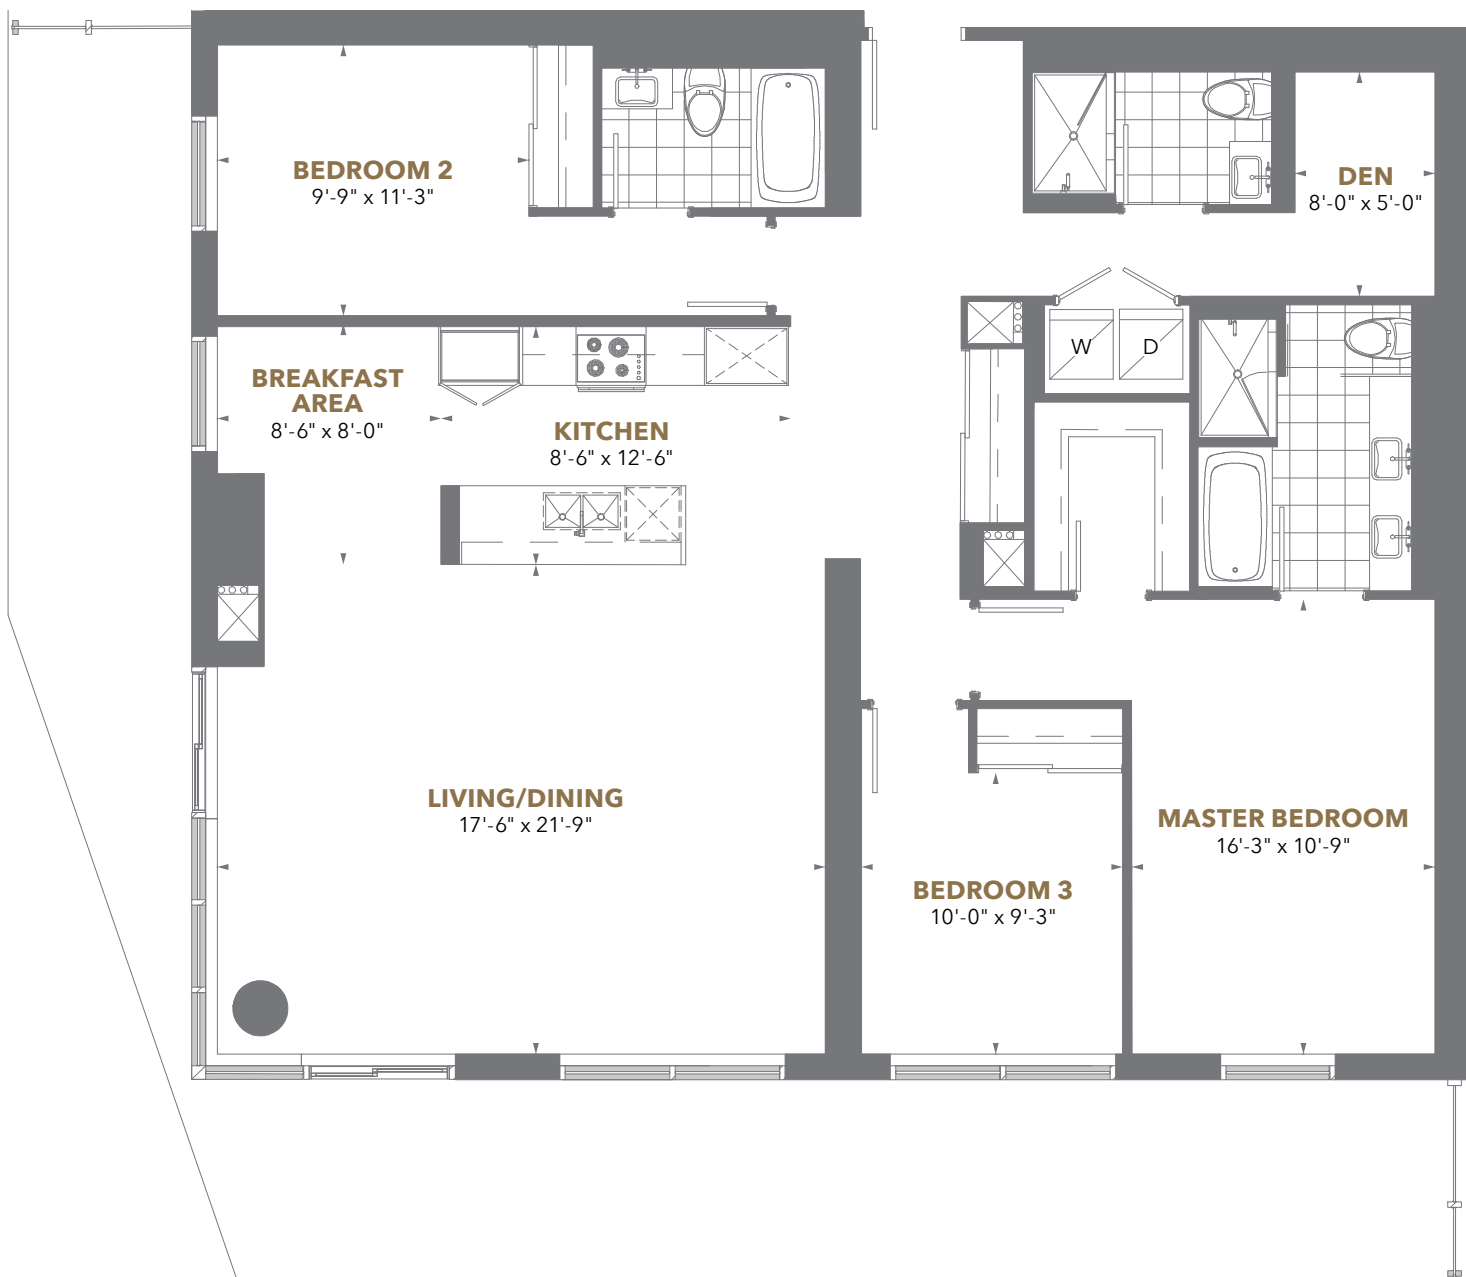


THE
PRESTIGE

PINNACLE ONE YONGE

PINNACLE
ONE YONGE

THE PRESTIGE

PINNACLE ONE YONGE

PALATIAL COLLECTION

RESIDENCE 01

3 Bedroom + Den

Suite Area: 1,873 sq. ft.
Balcony Area: 380 - 470 sq. ft.

Floors 38 to 54

Floors 55 to 64

THE PRESTIGE

PINNACLE ONE YONGE

PALATIAL COLLECTION

RESIDENCE 02

3 Bedroom + Den

Suite Area: 1,694 sq. ft.
Balcony Area: 529 - 550 sq. ft.

Floors 38 to 54

Floors 55 to 64