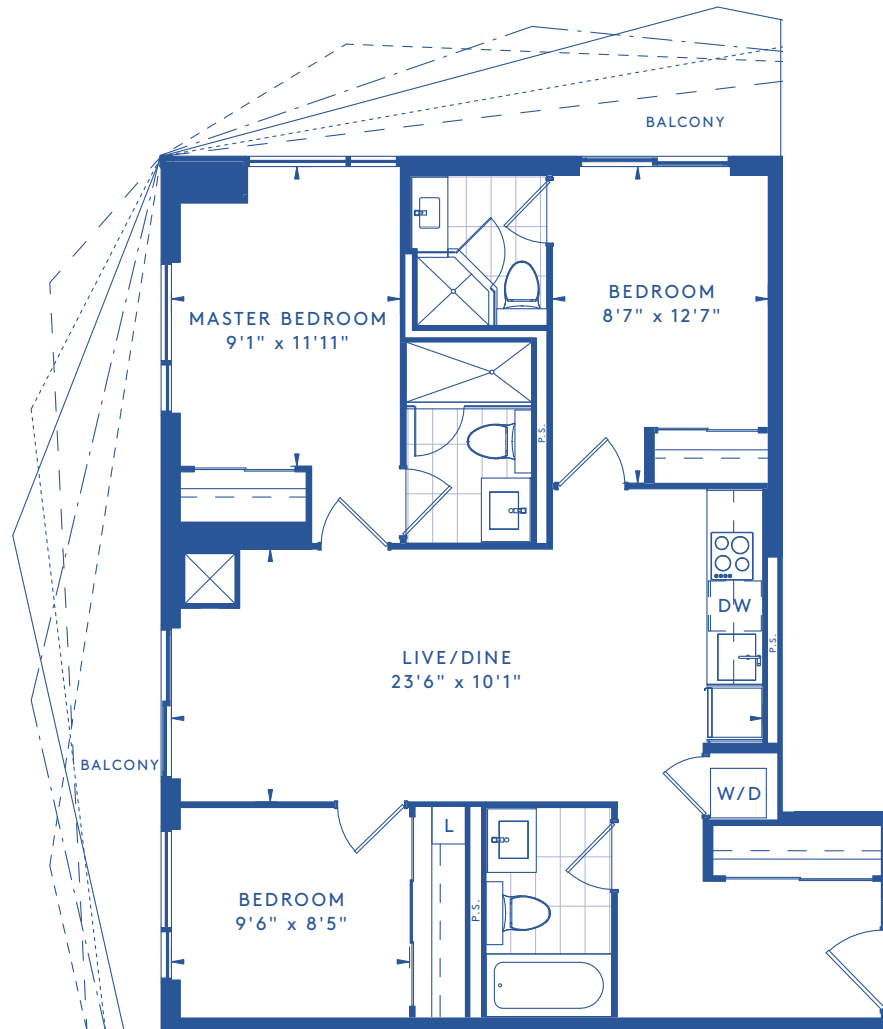

E1

01
3 BEDROOM
915 SQ. FT.

SOCIAL

AT CHURCH + DUNDAS

LEVELS 13-51

Dimensions, specifications, layouts and materials are approximate only and are subject to change without notice. Tile patterns may vary. Window size and location may vary. Actual usable floor space may vary from stated floor area. Balcony/terrace/patio may vary in dimensions and size; and is not included in net suite area. E. & O. E.

Pemberton

Everything a home should be