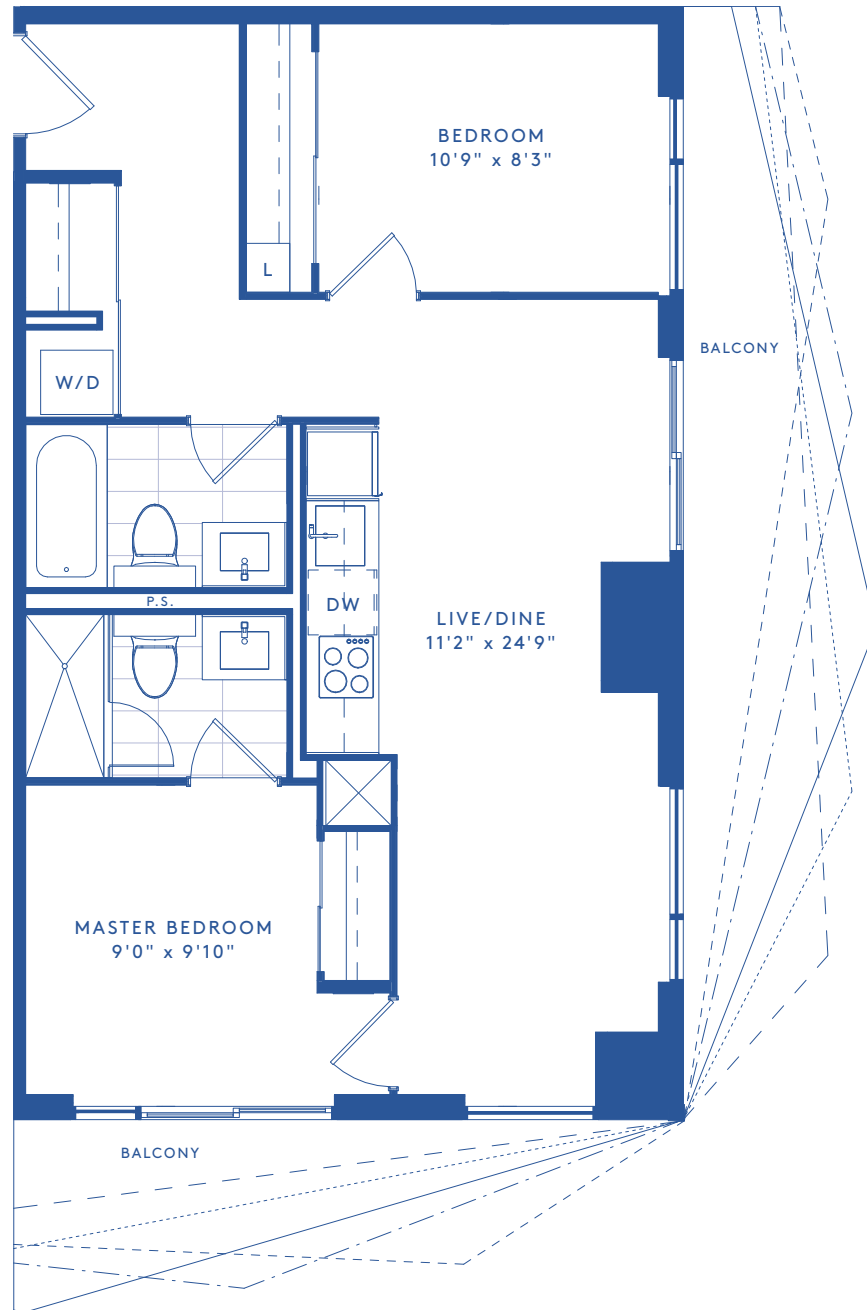

D2

07
2 BEDROOM
720 SQ. FT.

SOCIAL

AT CHURCH + DUNDAS

LEVELS 6-51

Dimensions, specifications, layouts and materials are approximate only and are subject to change without notice. Tile patterns may vary. Window size and location may vary. Actual usable floor space may vary from stated floor area. Balcony/terrace/patio may vary in dimensions and size; and is not included in net suite area. E. & O. E.

Pemberton

Everything a home should be